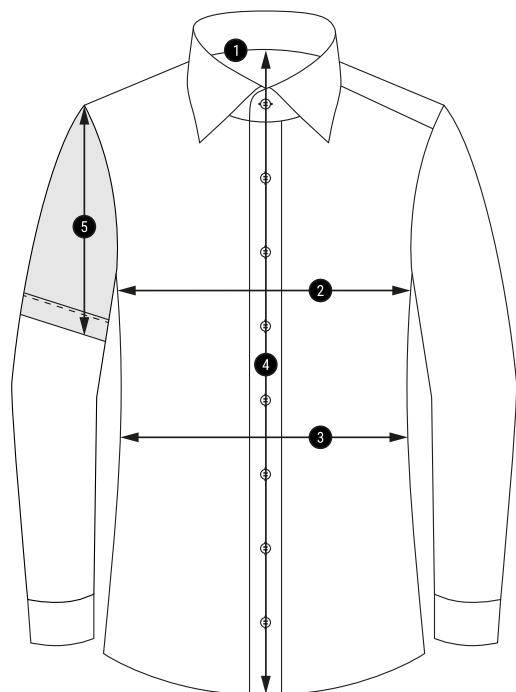

seidensticker

Camicie da lavoro

Tabella di misura standard

standard measurement chart

1	Taglie		XS	S	M	L	XL	XXL	3XL	4XL	5XL	6XL	
	Taglia del collare	cm	36	37/38	39/40	41/42	43/44	45/46	47/48	49/50	51/52	53/54	
	collar sizes	inch	14	14½/15	15½/15¾	16/16½	17/17½	17¾/18	18½/19	19¾/19½	20/20½	21/21½	
2	Busto chest measurement	comfort fit			120	128	136	146	150	156	160	164	
		regular fit		110	116	124	132	140	150	156	160	164	
		shaped fit		108	114	122	128	134					
		slim fit	96	104	112	118	126	134					
		x-slim	94	102	110	118	126						
3	Taglia della vita waist measurement	comfort fit			114	124	134	146	154	162	168	172	
		regular fit		100	108	116	126	134	146	156	164	170	
		shaped fit		94	102	108	114	120					
		slim fit	82	90	98	104	112	120					
		x-slim	78	86	94	102	110						
4	Lunghezza scafo a LM 65 body length for SL 65	comfort fit			82	82	85	90	90	90	90	90	
		regular fit		82	82	82	85	85	90	90	90	90	
	Lunghezza scafo a LM 67 body length for SL 67	shaped fit		79	80	81	82	83					
		slim fit	76	77	78	79	80	81					
	Lunghezza scafo a LM 70 body length for SL 70	x-slim	80	81	82	83	85						
		comfort fit			87	87	90	95	95	95	95	95	
	5	Manica corta short sleeve	regular fit		87	87	87	90	90	95	95	95	95
			shaped fit		82	83	84	85	86				
			slim fit	81	82	83	84	85	86				
			x-slim	80	81	82	83	85					
		comfort fit			28	28	28	28	28	28	28	28	
		regular fit		26	26	26	26	26	28	28	28	28	
		shaped fit		25	25	25	25	25					
		slim fit	23	23	23	23	23	23					
		x-slim	23	23	23	23	23						