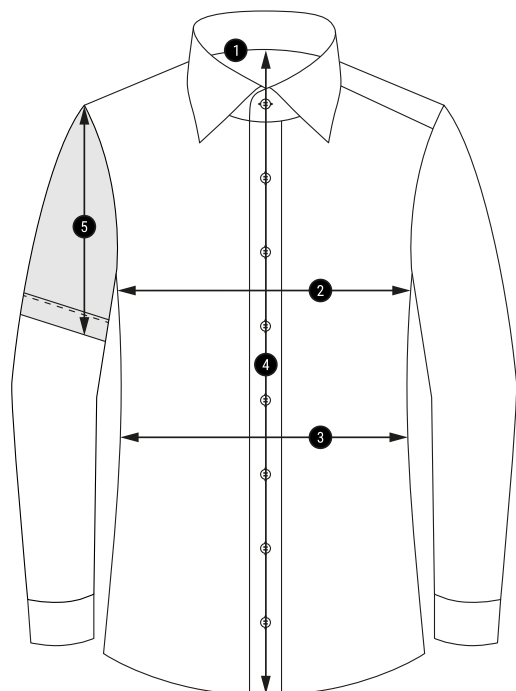

seidensticker

Camicie da lavoro

Tabella di misura standard

standard measurement chart

1	Taglie		XS	S	M	L	XL	XXL	3XL	4XL	5XL	6XL	
	Taglia del collare	cm	36	37/38	39/40	41/42	43/44	45/46	47/48	49/50	51/52	53/54	
	collar sizes	inch	14	14½/15	15½/15¾	16/16½	17/17½	17¾/18	18½/19	19¾/19½	20/20½	21/21½	
2	Busto chest measurement	comfort fit			120	128	136	146	150	156	160	164	
		regular fit		110	116	124	132	140	150	156	160	164	
		shaped fit		108	114	122	128	134					
		slim fit	96	104	112	118	126	134					
		x-slim	94	102	110	118	126						
3	Taglia della vita waist measurement	comfort fit			114	124	134	146	154	162	168	172	
		regular fit		100	108	116	126	134	146	156	164	170	
		shaped fit		94	102	108	114	120					
		slim fit	82	90	98	104	112	120					
		x-slim	78	86	94	102	110						
4	Lunghezza scafo a LM 65 body length for SL 65	comfort fit			82	82	85	90	90	90	90	90	
		regular fit		82	82	82	85	85	90	90	90	90	
		shaped fit		79	80	81	82	83					
	Lunghezza scafo a LM 67 body length for SL 67	slim fit	76	77	78	79	80	81					
		x-slim	80	81	82	83	85						
		comfort fit			87	87	90	95	95	95	95	95	95
	Lunghezza scafo a LM 70 body length for SL 70	regular fit		87	87	87	90	90	95	95	95	95	95
		shaped fit		82	83	84	85	86					
		slim fit	81	82	83	84	85	86					
5	Manica corta short sleeve	comfort fit			28	28	28	28	28	28	28	28	
		regular fit		26	26	26	26	26	28	28	28	28	
		shaped fit		25	25	25	25	25					
		slim fit	23	23	23	23	23	23					
		x-slim	23	23	23	23	23						